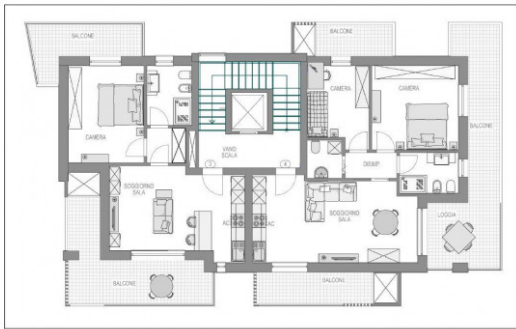

PIANTA PIANO SECONDO