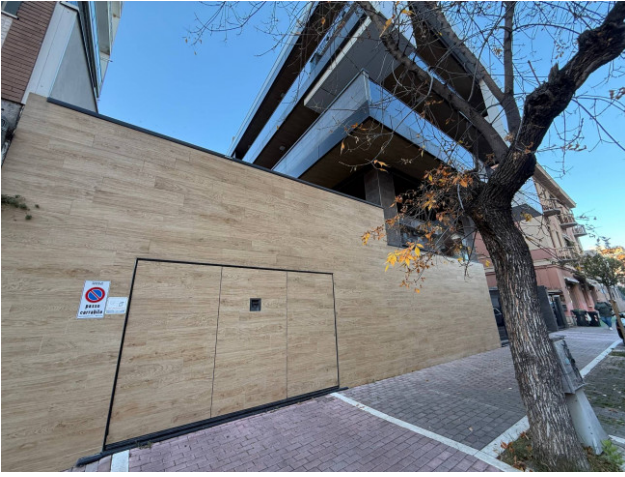

Garage for sale in Pescara Porta Nuova € 59.000 negotiable Ref. 2155

24 sq.m | Rooms: 1

Property Informations

Rooms: 1

State of Preservation: Excellent

Level: Ground Floor

Total Floor: 3

Elite Intermedia srl